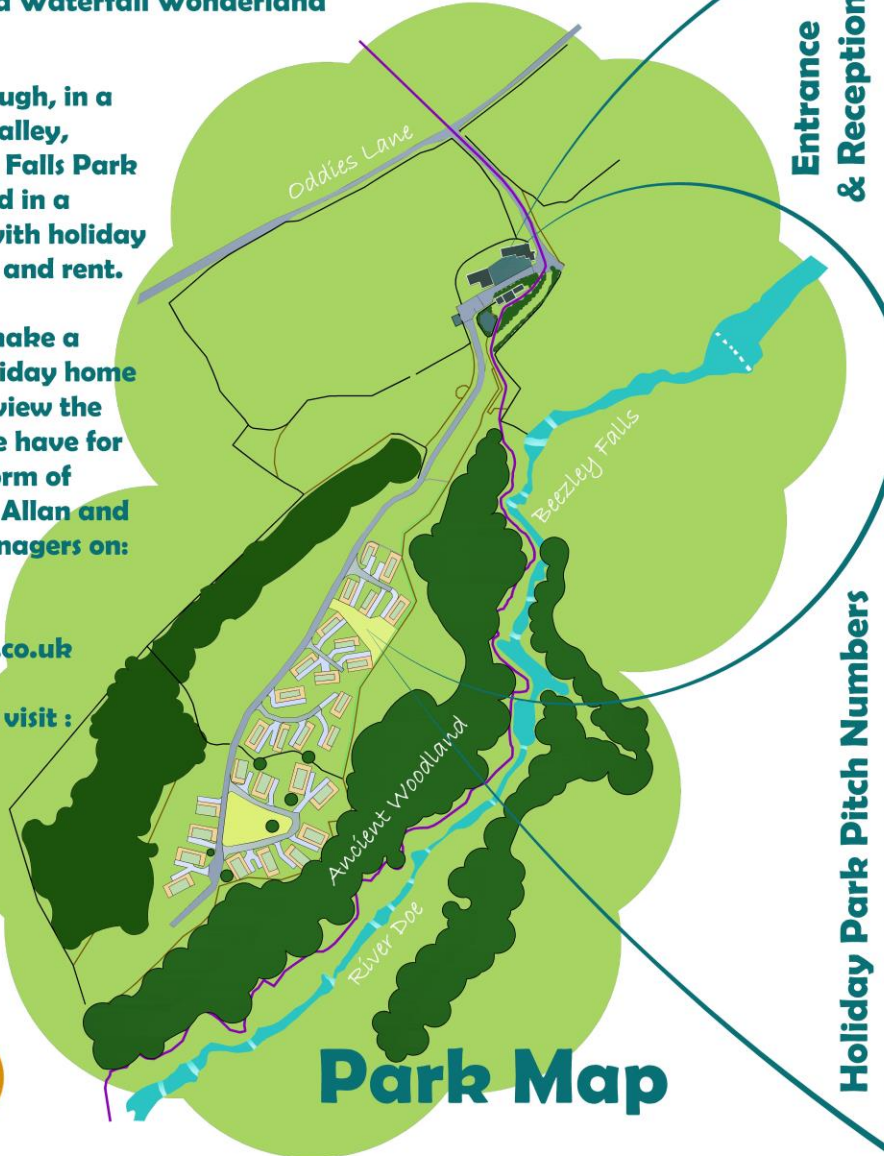

Falls Park

Holiday in a Waterfall Wonderland

At the foot of Ingleborough, in a picturesque limestone valley, alongside Beezley Falls; Falls Park is a holiday park located in a waterfall wonderland with holiday homes available to buy and rent.

Whether you'd like to make a booking to stay in a holiday home for a week, arrange to view the holiday homes which we have for sale or make another form of enquiry, please contact Allan and Doris the Falls Park Managers on:

Tel: 07375 940190

E-mail: info@falls-park.co.uk

For further information visit :

www.falls-park.co.uk